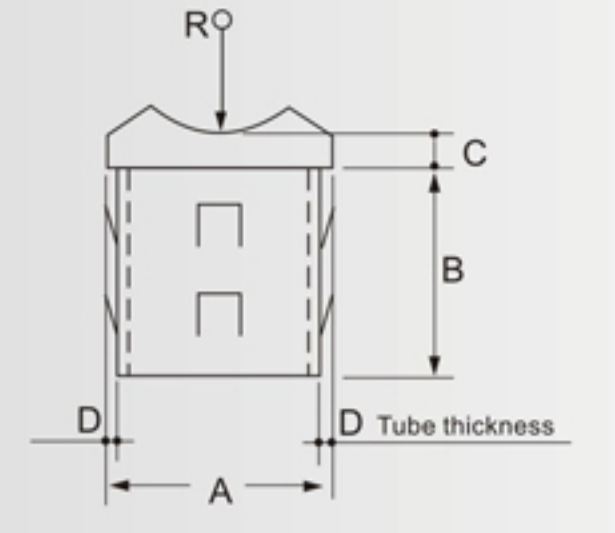

Item No	EUR	A	B	C	D	R(1)	R(2)	R(3)	R(4)	R(5)
SS:33727BS		ϕ 33.7	28	6.0	t2.0	ϕ 33.7	ϕ 40	ϕ 42.4	ϕ 48.3	ϕ 60.3m/m
SS:40027BS		ϕ 40.0	30	6.0	t2.0		ϕ 40	ϕ 42.4	ϕ 48.3	ϕ 60.3m/m
SS:42427BS		ϕ 42.4	33	6.5	t2.0			ϕ 42.4	ϕ 48.3	ϕ 60.3m/m
SS:48327BS		ϕ 48.3	37	8.0	t2.0				ϕ 48.3	ϕ 60.3m/m
SS:60327BS		ϕ 60.3	47	10	t2.0					ϕ 60.3m/m