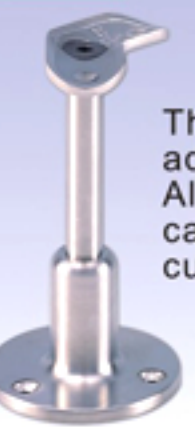

The height adjustable
All angles can be
customied